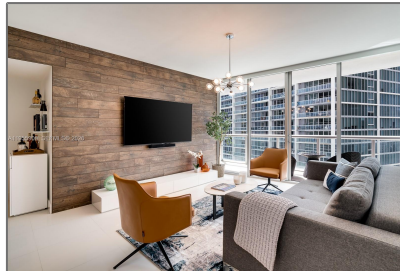

Residential Lease For Rent

1,012 Sqft - 475 Brickell Ave # 3013, Miami,
Florida 33131

Basic [Details](#)

Property Type: **Residential Lease**

Listing Type: **For Rent**

Listing ID: **A11955900**

Price: **\$4,900**

County: **Miami-Dade County**

City: **Miami**

Zipcode: **33131**

Street: **475 Brickell Ave #
3013**

Building Name: **ICON BRICKELL
CONDO**

Longitude: **W81° 48' 40.2''**

Features

Patio: **Open Balcony**