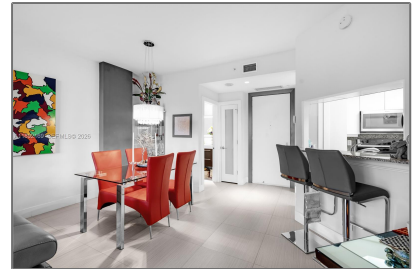

Residential For Sale

780 Sqft - 888 Brickell Key Dr # 1002, Miami, Florida 33131

Basic Details

Property Type: **Residential**

Listing Type: **For Sale**

Listing ID: **A11892169**

Price: **\$599,999**

Bedroom(s): **1**