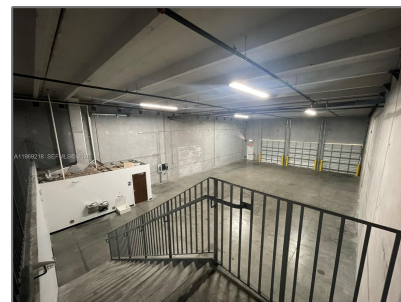

Commercial Sale For Sale

- 13441 NW 19th Ln # 6, Sweetwater, Florida
33182

Basic Details

Property Type: **Commercial Sale**

Listing Type: **For Sale**

Listing ID: **A11969218**

Price: **\$22**

Year Built: **2012**