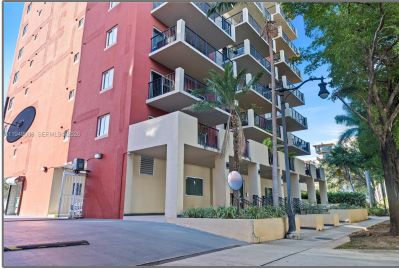

Residential Lease For Rent

824 Sqft - 3410 Coral Way # 06, Miami, Florida 33145

Basic [Details](#)

Property Type:	Residential Lease
Listing Type:	For Rent
Listing ID:	A11949938
Price:	\$2,500
Bedroom(s):	2
Bathroom(s):	2
Square Footage:	824 Sqft
Year Built:	2007
On Market Date:	21/01/2026

Country:	US
State:	FL
County:	Miami-Dade County
City:	Miami
Zipcode:	33145

Street: **3410 Coral Way #
06**

Building Name: **EMERALD PLAZA
ON CORAL WA**

Longitude: **W81° 44' 59.6"**

Latitude: **N25° 44' 58.9"**