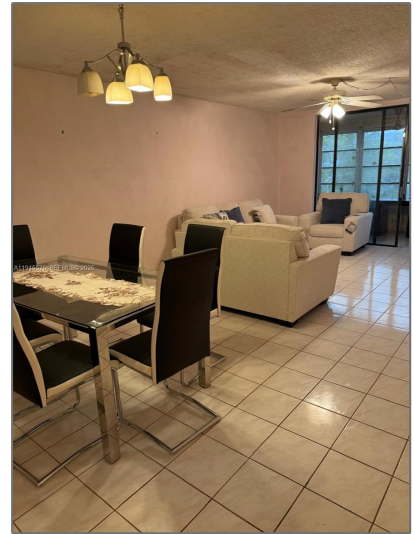

Residential For Sale

1,010 Sqft - 2850 Somerset Dr # 309L, Lauderdale Lakes, Florida 33311

Basic [Details](#)

Property Type:	Residential
Listing Type:	For Sale
Listing ID:	A11945576
Price:	\$128,000
Bedroom(s):	2
Bathroom(s):	2
Square Footage:	1,010 Sqft
Year Built:	1980
On Market Date:	14/01/2026