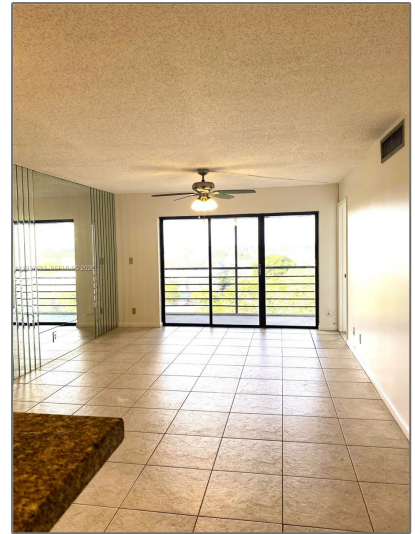

Residential Lease For Rent

1,100 Sqft - 2322 S Cypress Bend Dr # 711,
Pompano Beach, Florida 33069

Basic [Details](#)

Property Type: **Residential Lease**

Listing Type: **For Rent**

Listing ID: **A11937653**