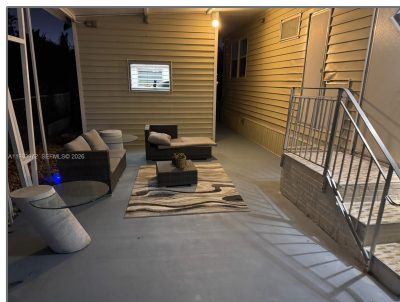

# Residential For Sale

1,514 Sqft - 1721 SW 84th Ave, Davie, Florida  
33324