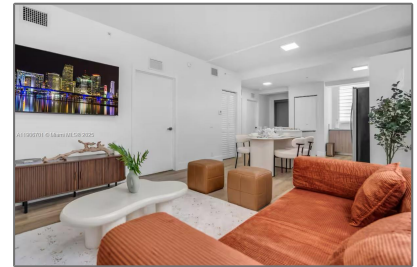

# Residential Lease For Rent

- Miami, Florida 33125

## Basic [Details](#)

Property Type: **Residential Lease**

Listing Type: **For Rent**

Listing ID: **A11906701**

Price: **\$3,700**

Bedroom(s): **2**

Bathroom(s): **2**

Year Built: **2025**