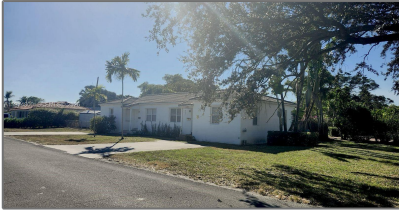

# Residential Lease For Rent

- 11220 NE 11th Pl # 11220, Biscayne Park,  
Florida 33161

## Address [Map](#)

Country: **US**

State: **FL**

County: **Miami-Dade County**

City: **Biscayne Park**

Zipcode: **33161**

Street: **11220 NE 11th Pl #  
11220**

Building Name: **BISCAYNE LAWN  
EXTENSION**