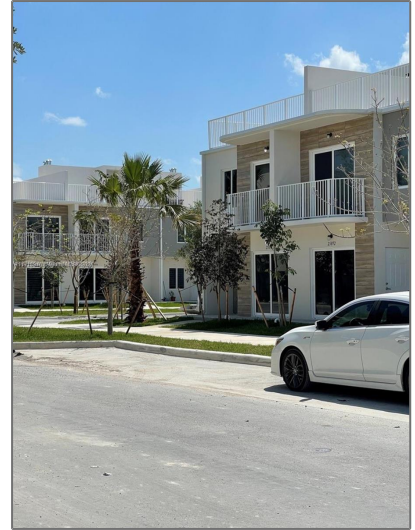

# Residential Lease For Rent

1,398 Sqft - 25842 SW 144th Ave # 25842,  
Homestead, Florida 33032

## Basic Details

Property Type: **Residential Lease**

Listing Type: **For Rent**

Listing ID: **A11916816**

Price: **\$2,700**

Bedroom(s): **4**

Bathroom(s): **3**

Square Footage: **1,398 Sqft**

Year Built: **2022**

Half Bathrooms: **1**

Lot Area: **1,300 Sqft**

On Market Date: **19/11/2025**

## Address Map

Country: **US**

State: **FL**

County: **Miami-Dade County**

City: **Homestead**

Zipcode:	<b>33032</b>
Street:	<b>25842 SW 144th Ave # 25842</b>
Building Name:	<b>PARADISE ONE</b>
Longitude:	<b>W81° 34' 29.8"</b>
Latitude:	<b>N25° 31' 36.7"</b>