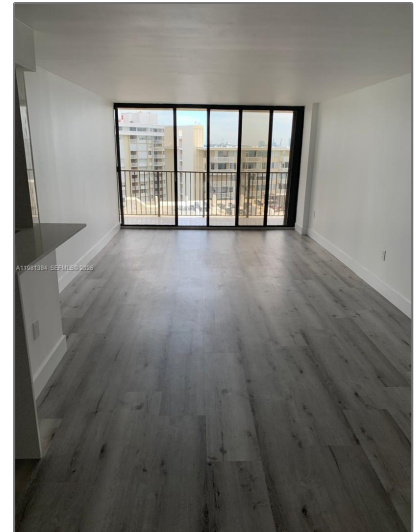

# Residential Lease For Rent

1,030 Sqft - 1450 Brickell Bay Dr # 1506, Miami, Florida 33131

## Basic [Details](#)

Property Type: **Residential Lease**

Listing Type: **For Rent**

Listing ID: **A11981384**

Price: **\$3,600**

Bedroom(s): **2**

Bathroom(s): **2**

Square Footage: **1,030 Sqft**