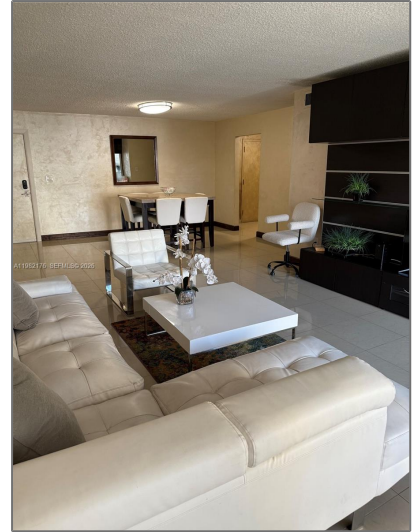

# Residential Lease For Rent

1,290 Sqft - 200 178th Dr # 605, Sunny Isles  
Beach, Florida 33160

## Basic [Details](#)

Property Type: **Residential Lease**

Listing Type: **For Rent**

Listing ID: **A11982176**

Price: **\$3,500**

Bedroom(s): **2**

Bathroom(s): **2**

Square Footage: **1,290 Sqft**