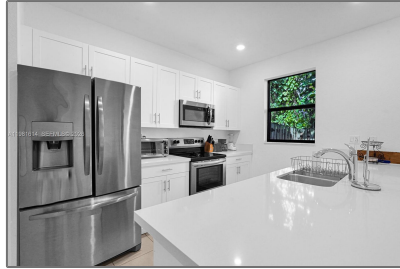

Residential For Sale

1,506 Sqft - 1901 SW 5th Ct, Fort Lauderdale,
Florida 33312

Basic Details

Property Type:	Residential
Listing Type:	For Sale
Listing ID:	A11981614
Price:	\$459,000
Bedroom(s):	3
Bathroom(s):	2
Square Footage:	1,506 Sqft
Year Built:	2021
Half Bathrooms:	1
On Market Date:	12/03/2026