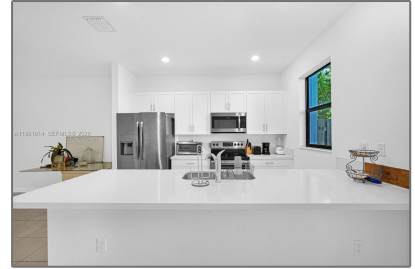

Residential For Sale

1,506 Sqft - 1901 SW 5th Ct, Fort Lauderdale,
Florida 33312

Basic Details

Property Type:	Residential
Listing Type:	For Sale
Listing ID:	A11981614
Price:	\$459,000
Bedroom(s):	3
Bathroom(s):	2
Square Footage:	1,506 Sqft
Year Built:	2021
Half Bathrooms:	1
On Market Date:	12/03/2026