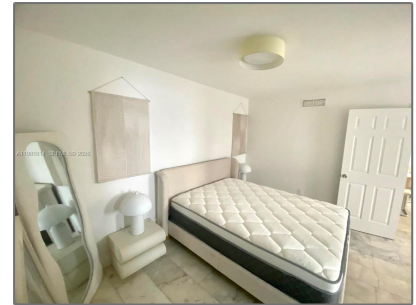

Residential Lease For Rent

447 Sqft - 1526 Pennsylvania Ave # 10, Miami Beach, Florida 33139

Basic Details

Property Type:	Residential Lease
Listing Type:	For Rent
Listing ID:	A11981814
Price:	\$2,000
Bedroom(s):	1
Bathroom(s):	1
Square Footage:	447 Sqft
Year Built:	1938
On Market Date:	12/03/2026

Features

Furnished: **Furnished**

Address Map

Country:	US
State:	FL
County:	Miami-Dade County
City:	Miami Beach
Zipcode:	33139
Street:	1526 Pennsylvania Ave # 10
Building Name:	FIRST ON PENN CONDO

Longitude: **W81° 51' 55.5"**