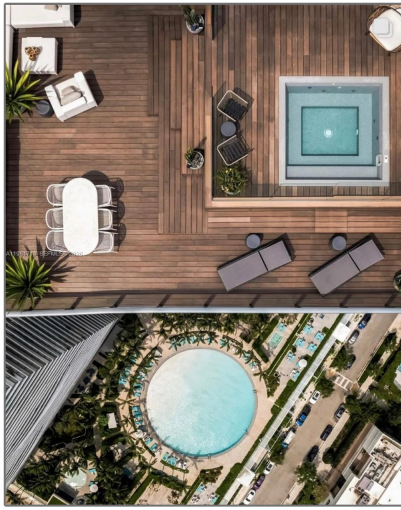

Residential Lease For Rent

2,108 Sqft - 650 NE 32nd St, Miami, Florida 33137

Basic Details

Property Type: **Residential Lease**

Listing Type: **For Rent**

Listing ID: **A11981713**

Price: **\$29,000**

Bedroom(s): **3**