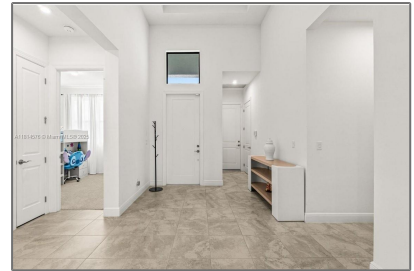

Residential Lease For Rent

2,130 Sqft - 11356 SW Pietra Way, Port St. Lucie,
Florida 34987

Basic [Details](#)

Property Type: **Residential Lease**

Listing Type: **For Rent**

Listing ID: **A11814576**

Price: **\$4,600**

Bedroom(s): **3**

Bathroom(s): **3**

Square Footage: **2,130 Sqft**

Year Built: **2024**

Lot Area: **7,405 Sqft**

On Market Date: **02/06/2025**

Features

<input checked="" type="checkbox"/>	Pet Allowed:	Yes, No
<input checked="" type="checkbox"/>	Patio:	Patio, Open Porch, Open Balcony
<input checked="" type="checkbox"/>	Furnished:	Unfurnished