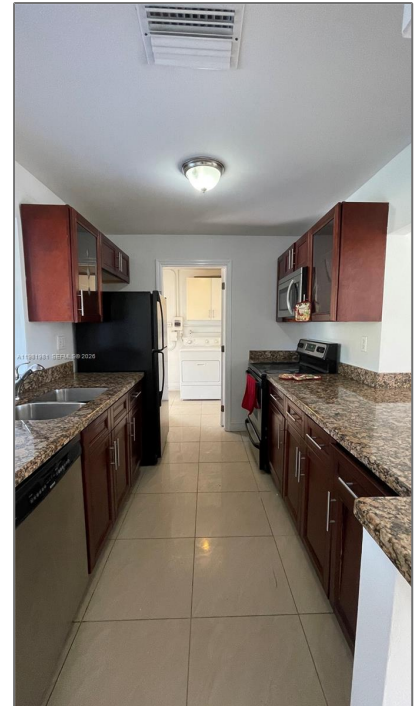

# Residential Lease For Rent

1,483 Sqft - 621 NW 38th Pl, Deerfield Beach,  
Florida 33064

## Basic [Details](#)

Property Type: **Residential Lease**

Listing Type: **For Rent**

Listing ID: **A11981981**

Price: **\$3,300**

Bedroom(s): **4**

Bathroom(s): **2**

Square Footage: **1,483 Sqft**