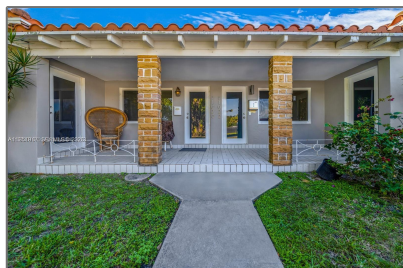

# Residential Lease For Rent

900 Sqft - 11020 NE 10th Ave # 11022, Biscayne Park, Florida 33161

## Basic [Details](#)

Property Type: **Residential Lease**

Listing Type: **For Rent**

Listing ID: **A11951917**

Price: **\$2,900**

Bedroom(s): **2**

Bathroom(s): **1**

Square Footage: **900 Sqft**