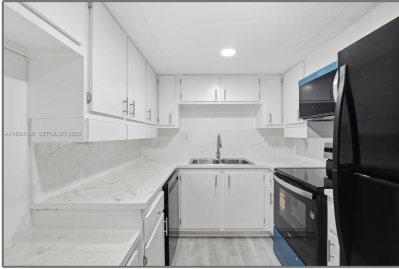

## Basic Details

Property Type: **Residential**

Listing Type: **For Sale**

Listing ID: **A11954106**

Price: **\$99,900**

Bedroom(s): **2**

Bathroom(s): **1**

Square Footage: **870 Sqft**