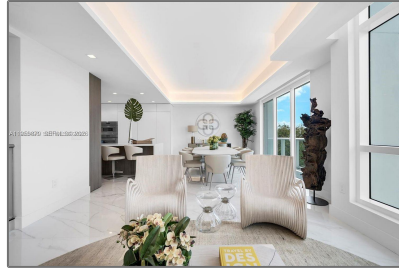

Residential Lease For Rent

2,202 Sqft - 100 S Pointe Dr # 13, Miami Beach, Florida 33139

Basic [Details](#)

Property Type: **Residential Lease**

Listing Type: **For Rent**

Listing ID: **A11958879**

Price: **\$22,000**