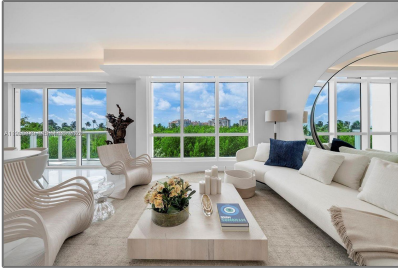

Residential Lease For Rent

2,202 Sqft - 100 S Pointe Dr # 13, Miami Beach, Florida 33139

Basic [Details](#)

Property Type: **Residential Lease**

Listing Type: **For Rent**

Listing ID: **A11958879**

Price: **\$22,000**