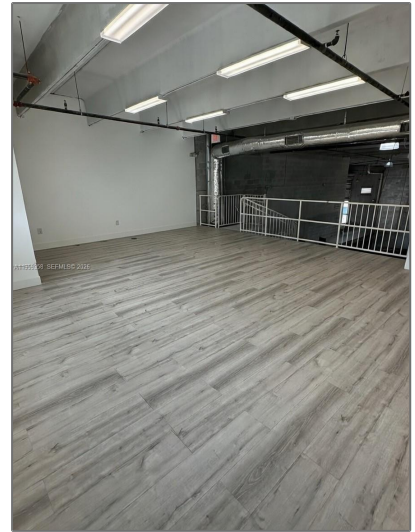

Commercial Sale For Sale

- 1835 NW 112th Ave # 166, Sweetwater, Florida
33172

Basic Details

Property Type:	Commercial Sale
Listing Type:	For Sale
Listing ID:	A11959358
Price:	\$6,800
Year Built:	2007
On Market Date:	04/02/2026