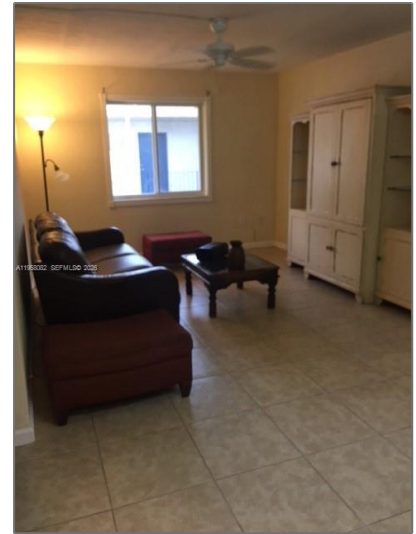

# Residential Lease For Rent

574 Sqft - 8603 SW 68th Ct # 22, Miami, Florida  
33143

## Basic [Details](#)

Property Type: **Residential Lease**

Listing Type: **For Rent**

Listing ID: **A11958082**

Price: **\$1,675**

Bedroom(s): **1**

Bathroom(s): **1**

Square Footage: **574 Sqft**