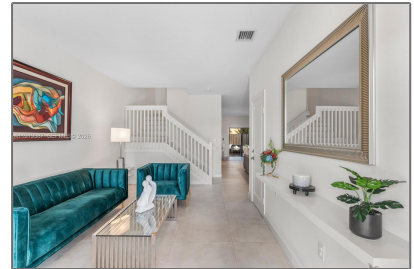

Residential For Sale

1,820 Sqft - 28742 SW 134th Ct, Homestead,
Florida 33033

Basic [Details](#)

Property Type: **Residential**

Listing Type: **For Sale**

Listing ID: **A11919387**

Price: **\$430,000**

Bedroom(s): **3**

County: **Miami-Dade County**

City: **Homestead**

Zipcode: **33033**

Street: **28742 SW 134th Ct**

Building Name: **PINE ISLE**

Longitude: **W81° 35' 28.2"**

Features

View: [Club Area View](#)