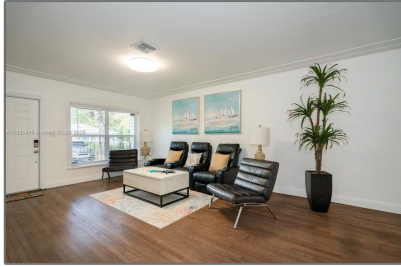

# Residential Lease For Rent

1,987 Sqft - 35 SW 28th Rd # 0, Miami, Florida  
33129