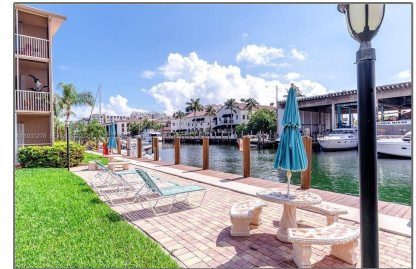

Residential For Sale

1,070 Sqft - 1510 SE 15th St # 210, Fort Lauderdale, Florida 33316

Basic [Details](#)

Property Type:	Residential
Listing Type:	For Sale
Listing ID:	A11931278
Price:	\$320,000
Bedroom(s):	3
Bathroom(s):	2
Square Footage:	1,070 Sqft
Year Built:	1964
On Market Date:	15/12/2025

Address [Map](#)

Country:	US
State:	FL
County:	Broward County
City:	Fort Lauderdale
Zipcode:	33316
Street:	1510 SE 15th St # 210
Building Name:	MARINA DEL MAR CONDO
Longitude:	W81° 52' 19.7"

Features

<input checked="" type="checkbox"/>	View:	Intracoastal View
<input checked="" type="checkbox"/>	Pet Allowed:	Restrictions Or Possible Restrictions