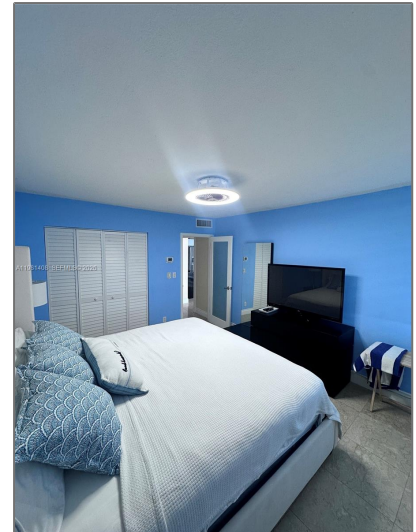

Residential Lease For Rent

1,100 Sqft - 3140 S Ocean Dr # 506, Hallandale Beach, Florida 33009

Basic Details

Property Type: **Residential Lease**

Listing Type: **For Rent**

Listing ID: **A11981408**

Price: **\$3,950**