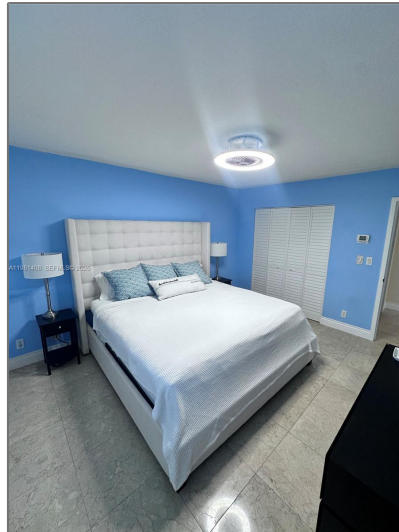

Residential Lease For Rent

1,100 Sqft - 3140 S Ocean Dr # 506, Hallandale Beach, Florida 33009

Basic Details

Property Type: **Residential Lease**

Listing Type: **For Rent**

Listing ID: **A11981408**

Price: **\$3,950**