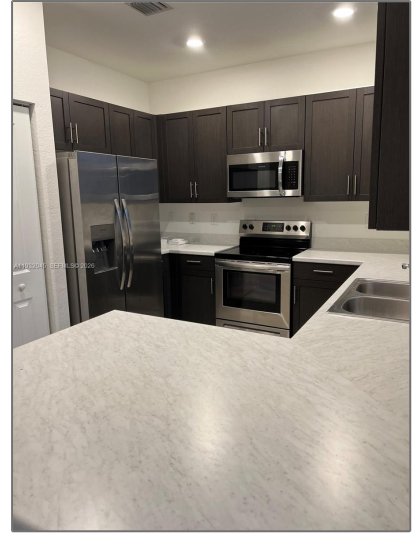

Residential Lease For Rent

1,442 Sqft - 13387 SW 287th Ter # 0, Homestead, Florida 33033

Basic [Details](#)

Property Type: **Residential Lease**

Listing Type: **For Rent**

Listing ID: **A11932045**

Price: **\$2,590**

Patio: **Patio**

Furnished: **Unfurnished**

Address [Map](#)

Country: **US**

State: **FL**

County: **Miami-Dade County**

City:	Homestead
Zipcode:	33033
Street:	13387 SW 287th Ter # 0
Building Name:	PINE ISLE
Longitude:	W81° 35' 31.3"
Latitude:	N25° 30' 1.1"