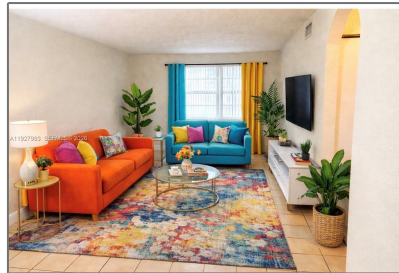

Residential Lease For Rent

664 Sqft - 17255 SW 95th Ave # 150, Palmetto Bay, Florida 33157

Basic [Details](#)

Property Type:	Residential Lease
Listing Type:	For Rent
Listing ID:	A11927993
Price:	\$1,450
Bedroom(s):	1
Bathroom(s):	1
Square Footage:	664 Sqft
Year Built:	1971
On Market Date:	05/12/2025

Features

Furnished: **Unfurnished**

Address [Map](#)

Country:	US
State:	FL
County:	Miami-Dade County
City:	Palmetto Bay
Zipcode:	33157
Street:	17255 SW 95th Ave # 150
Building Name:	VILLAGE HOMES & CONDOS AT
Longitude:	W81° 39' 13.9"