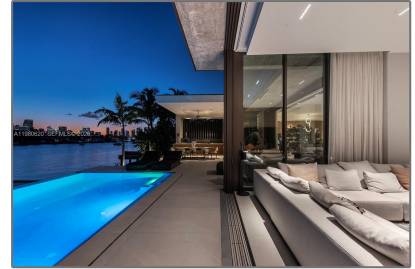

Residential Lease For Rent

7,356 Sqft - 310 S Hibiscus Dr, Miami Beach,
Florida 33139

Basic [Details](#)

Property Type: **Residential Lease**

Listing Type: **For Rent**

Listing ID: **A11980620**

Price: **\$215,000**

Bedroom(s): **7**

Bathroom(s): **9**

Square Footage: **7,356 Sqft**

Year Built: **2022**

Lot Area: **15,750 Sqft**

On Market Date: **11/03/2026**

Features

Swimming Pool: **Above Ground**