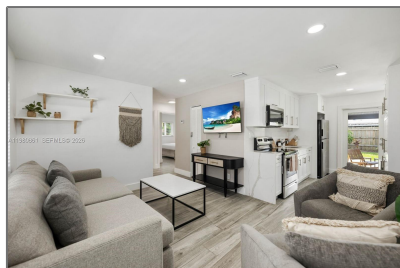

Residential For Sale

988 Sqft - 1448 NE 25th Ct, Pompano Beach,
Florida 33064

Basic [Details](#)

Property Type: **Residential**

Listing Type: **For Sale**

Listing ID: **A11980861**

Price: **\$565,000**

Bedroom(s): **4**