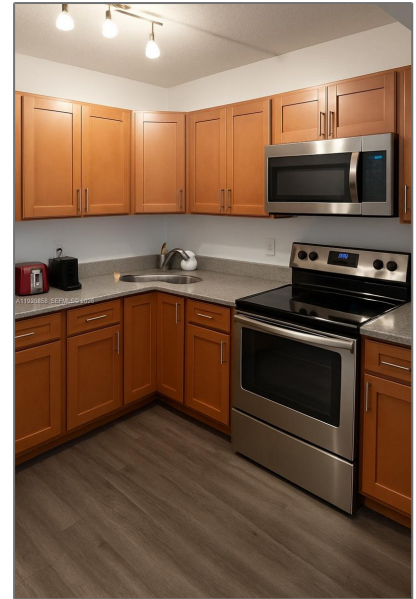

Residential Lease For Rent

788 Sqft - 4717 Sable Pine Cir # A2, West Palm Beach, Florida 33417

Basic [Details](#)

Property Type:	Residential Lease
Listing Type:	For Rent
Listing ID:	A11920858
Price:	\$1,700
Bedroom(s):	1
Bathroom(s):	1
Square Footage:	788 Sqft
Year Built:	1984
On Market Date:	25/11/2025