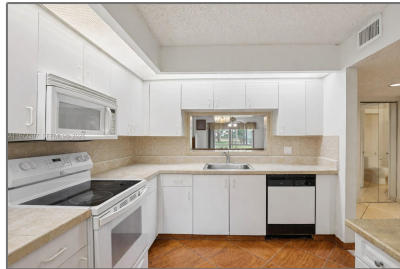

Residential For Sale

1,223 Sqft - 901 SW 138th Ave # 108C, Pembroke Pines, Florida 33027

Basic [Details](#)

Property Type: **Residential**

Listing Type: **For Sale**

Listing ID: **A11973297**

Price: **\$175,000**