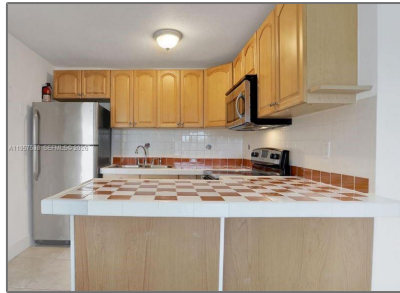

# Residential Lease For Rent

550 Sqft - 4275 NW South Tamiami Canal Dr #  
310, Miami, Florida 33126