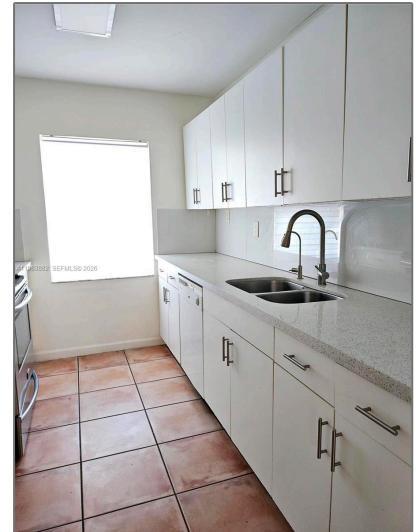

Residential Lease For Rent

1,000 Sqft - 4907 SW 137th Ct, Miami, Florida
33175

Basic [Details](#)

Property Type:	Residential Lease
Listing Type:	For Rent
Listing ID:	A11963882
Price:	\$2,700
Bedroom(s):	3
Bathroom(s):	2
Square Footage:	1,000 Sqft
Year Built:	1976
Lot Area:	2,400 Sqft
On Market Date:	11/02/2026