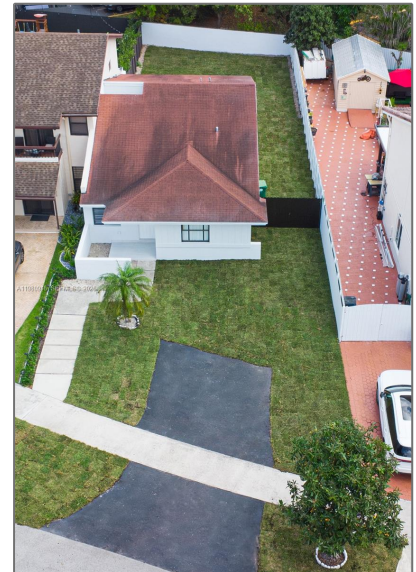

Residential For Sale

- 6427 SW 135th Ave, Miami, Florida 33183

Basic [Details](#)

Property Type: **Residential**

Listing Type: **For Sale**

Listing ID: **A11980916**

Price: **\$565,000**

Bedroom(s): **3**

State: **FL**

County: **Miami-Dade County**

City: **Miami**

Zipcode: **33183**

Street: **6427 SW 135th Ave**

Building Name: **ARBORGATE
KENDALL LK E CO**

Longitude: **W81° 35' 17.1"**

Latitude: **N25° 42' 25.8"**