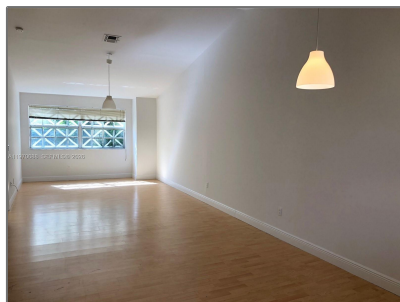

Residential Lease For Rent

1,100 Sqft - 18336 NW 68th Ave # I, Hialeah,
Florida 33015

Basic [Details](#)

Property Type: **Residential Lease**

Listing Type: **For Rent**

Listing ID: **A11970688**

Price: **\$2,300**