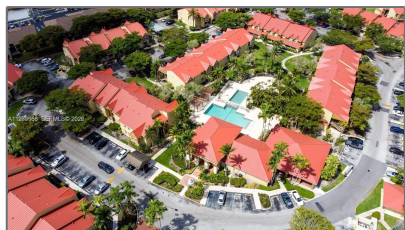

Residential Lease For Rent

1,100 Sqft - 18336 NW 68th Ave # I, Hialeah,
Florida 33015

Basic [Details](#)

Property Type: **Residential Lease**

Listing Type: **For Rent**

Listing ID: **A11970688**

Price: **\$2,300**

Pet Allowed: **Maximum 20 Lbs**

Furnished: **Unfurnished**

Address [Map](#)

Country: **US**

State: **FL**

County: **Miami-Dade County**

City: **Hialeah**

Zipcode: **33015**

Street: **18336 NW 68th Ave**
I

Building Name: **LA HACIENDA**
COUNTRY CLUB

Longitude: **W81° 41' 5.8"**

Latitude: **N25° 56' 26.3"**

Agent [Info](#)

Elena Beck
 (305) 924-6985

-
