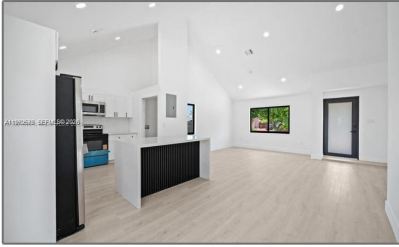

Residential Lease For Rent

1,367 Sqft - 20620 SW 120th Pl, Miami, Florida
33177

Basic Details

Property Type: **Residential Lease**

Listing Type: **For Rent**

Listing ID: **A11979572**

Price: **\$3,600**

Bedroom(s): **3**