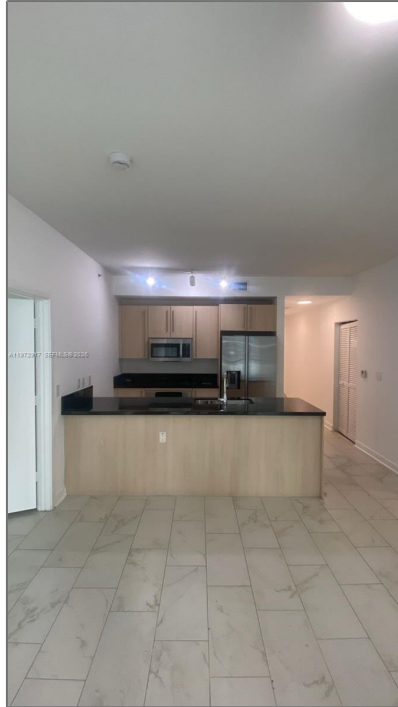

# Residential Lease For Rent

1,024 Sqft - 1111 SW 1st Ave, Miami, Florida  
33130

## Basic [Details](#)

Property Type: **Residential Lease**

Listing Type: **For Rent**

Listing ID: **A11972917**

Price: **\$4,000**

Bedroom(s): **2**

Bathroom(s): **2**

Square Footage: **1,024 Sqft**