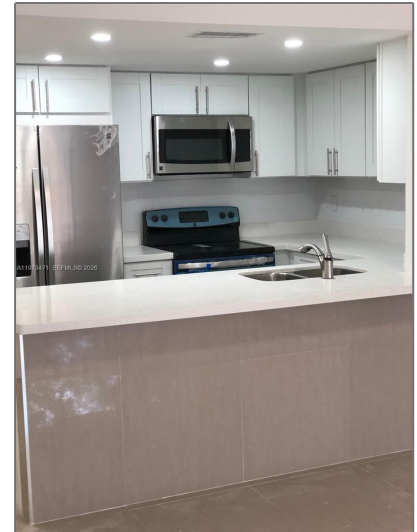

## Basic [Details](#)

Property Type: **Residential Lease**

Listing Type: **For Rent**

Listing ID: **A11973471**

Price: **\$2,450**

Bedroom(s): **2**

Bathroom(s): **2**

Square Footage: **1,014 Sqft**