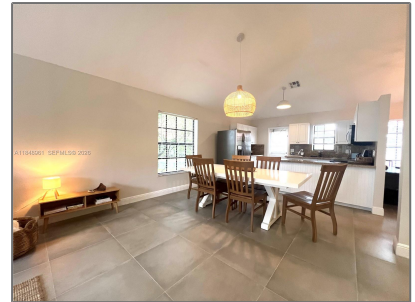

## Basic [Details](#)

Property Type: **Residential Lease**

Listing Type: **For Rent**

Listing ID: **A11848961**

Price: **\$2,400**

Bedroom(s): **4**

Bathroom(s): **2**

Square Footage: **1,599 Sqft**