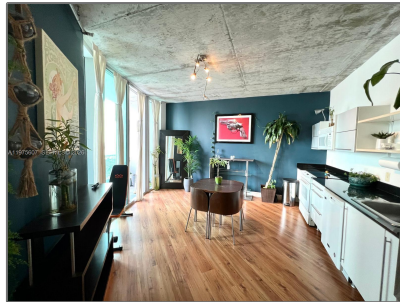

Residential Lease For Rent

602 Sqft - 690 SW 1st Ct # 1934, Miami, Florida
33130

Basic Details

Property Type: **Residential Lease**

Listing Type: **For Rent**

Listing ID: **A11975607**

Price: **\$2,700**

Bedroom(s): **1**