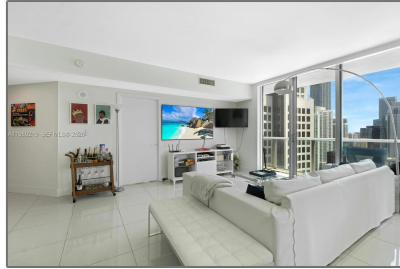

Residential Lease For Rent

1,123 Sqft - 55 SE 6th St # 3102, Miami, Florida
33131

Basic [Details](#)

Property Type: **Residential Lease**

Listing Type: **For Rent**

Listing ID: **A11980219**

Price: **\$4,200**