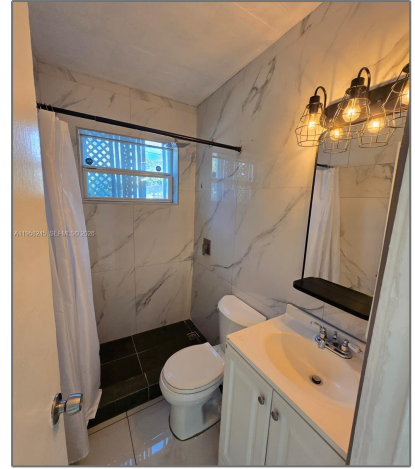

Residential Lease For Rent

500 Sqft - 426 NW 14th Ave # 8, Fort Lauderdale, Florida 33311

Basic Details

Property Type: **Residential Lease**

Listing Type: **For Rent**

Listing ID: **A11958245**

Price: **\$1,450**

Bedroom(s): **1**

Bathroom(s): **1**

Square Footage: **500 Sqft**

Year Built: **1964**

Lot Area: **11,865 Sqft**

On Market Date: **03/02/2026**

Features

- View: **Garden**
- Pet Allowed: **Restrictions Or Possible Restrictions**
- Patio: **Patio**
- Furnished: **Unfurnished**