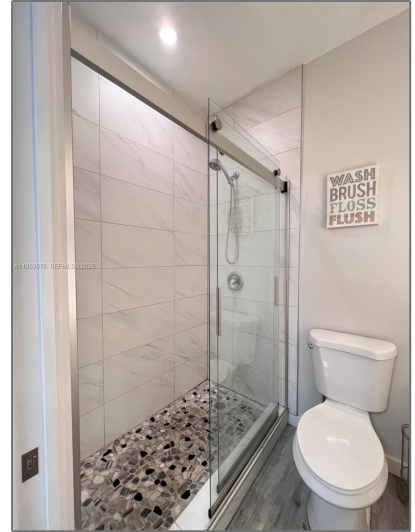

## Basic Details

Property Type: **Residential**

Listing Type: **For Sale**

Listing ID: **A11933576**

Price: **\$196,000**

Bathroom(s): **1**

Square Footage: **356 Sqft**

Year Built: **1993**