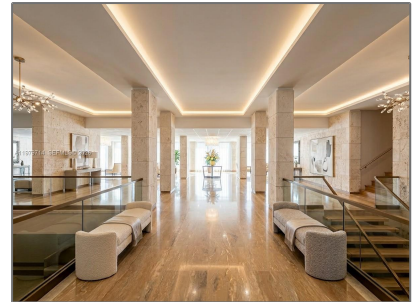

# Residential Lease For Rent

870 Sqft - 1985 S Ocean Dr # 2B, Hallandale  
Beach, Florida 33009