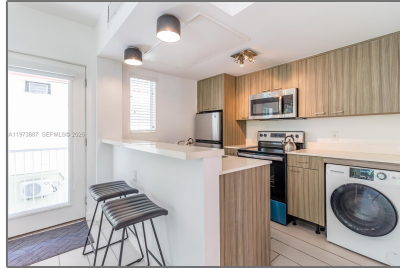

Residential Lease For Rent

671 Sqft - 740 Meridian Ave # 21, Miami Beach,
Florida 33139

Basic [Details](#)

Property Type: **Residential Lease**

Listing Type: **For Rent**

Listing ID: **A11973887**

Price: **\$3,000**