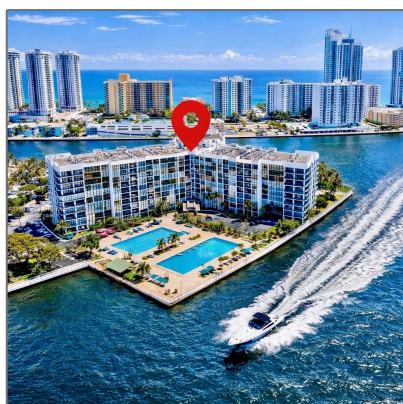

Residential For Sale

1,075 Sqft - 1000 Parkview Dr # 222, Hallandale Beach, Florida 33009

Basic [Details](#)

Property Type: **Residential**

Listing Type: **For Sale**

Listing ID: **A11977333**

Price: **\$275,000**

Pet Allowed: **More Than 20 Lbs**

Address [Map](#)

Country: **US**

State: **FL**

County: **Broward County**

City: **Hallandale Beach**

Zipcode: **33009**

Street: **1000 Parkview Dr # 222**