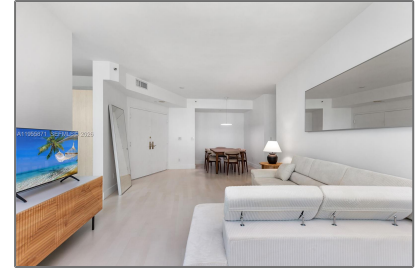

Residential Lease For Rent

1,160 Sqft - 300 S Pointe Dr # 907, Miami Beach, Florida 33139

Basic Details

Property Type: **Residential Lease**

Listing Type: **For Rent**

Listing ID: **A11955871**

Price: **\$7,500**