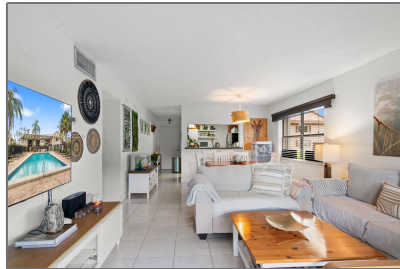

Residential Lease For Rent

986 Sqft - 11209 SW 88th St # 101B, Miami,
Florida 33176

Basic [Details](#)

Property Type:	Residential Lease
Listing Type:	For Rent
Listing ID:	A11975611
Price:	\$2,300
Bedroom(s):	2
Bathroom(s):	2
Square Footage:	986 Sqft
Year Built:	1969
On Market Date:	03/03/2026

Address [Map](#)

Country:	US
State:	FL
County:	Miami-Dade County
City:	Miami
Zipcode:	33176
Street:	11209 SW 88th St # 101B
Building Name:	PINE GROVE CONDO
Longitude:	W81° 37' 30.3"

Features

<input checked="" type="checkbox"/>	Swimming Pool:	In Ground
<input checked="" type="checkbox"/>	Pet Allowed:	Restrictions Or Possible Restrictions
<input checked="" type="checkbox"/>	Patio:	Patio
<input checked="" type="checkbox"/>	Furnished:	Unfurnished