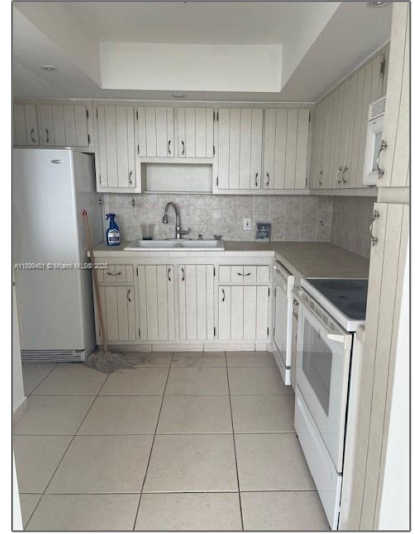

Residential Lease For Rent

790 Sqft - 2025 NE 164th St # 515, North Miami Beach, Florida 33162

Basic [Details](#)

Property Type: **Residential Lease**

Listing Type: **For Rent**

Listing ID: **A11899451**

Price: **\$1,400**

Bedroom(s): **1**

Bathroom(s): **1**

Square Footage: **790 Sqft**

Year Built: **1970**

Half Bathrooms: **1**

On Market Date: **28/10/2025**

Features

View: **Other, Canal**